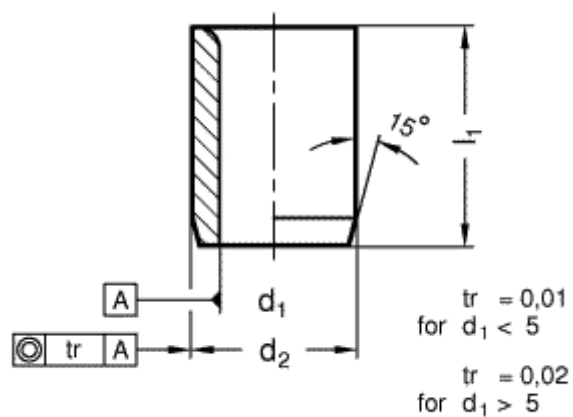

Article number: 201135109

Description: E+G Guide bush DIN 179-B28-25-A
without collar

Measures

$d_1 = 28$

$d_2 = 42$

$l_1 = 25$